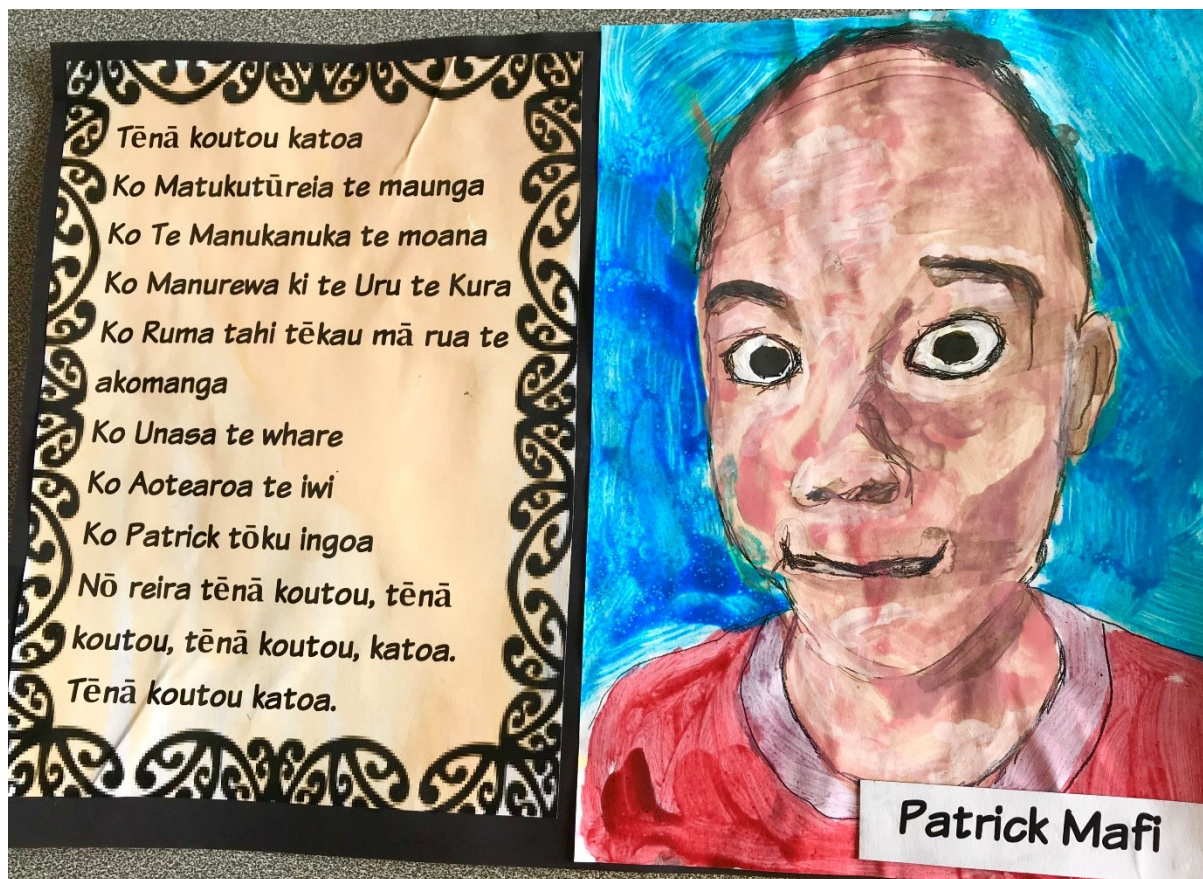

Our School Pepeha and Self Portraits

Our students have been busy this term learning our school pepeha and painting self-portraits as part of our inquiry on "Me and My Community". These will be displayed in the school hall and on the display boards in the hallway outside the school library. Mr. Clark and Room 12 were kind enough to give us a sneak preview of some their work.

"If you believe in yourself and have dedication, pride and never quit, you will be a winner." - Paul Bryant

Nga Mihi Nui
Kogie Naidoo
Principal